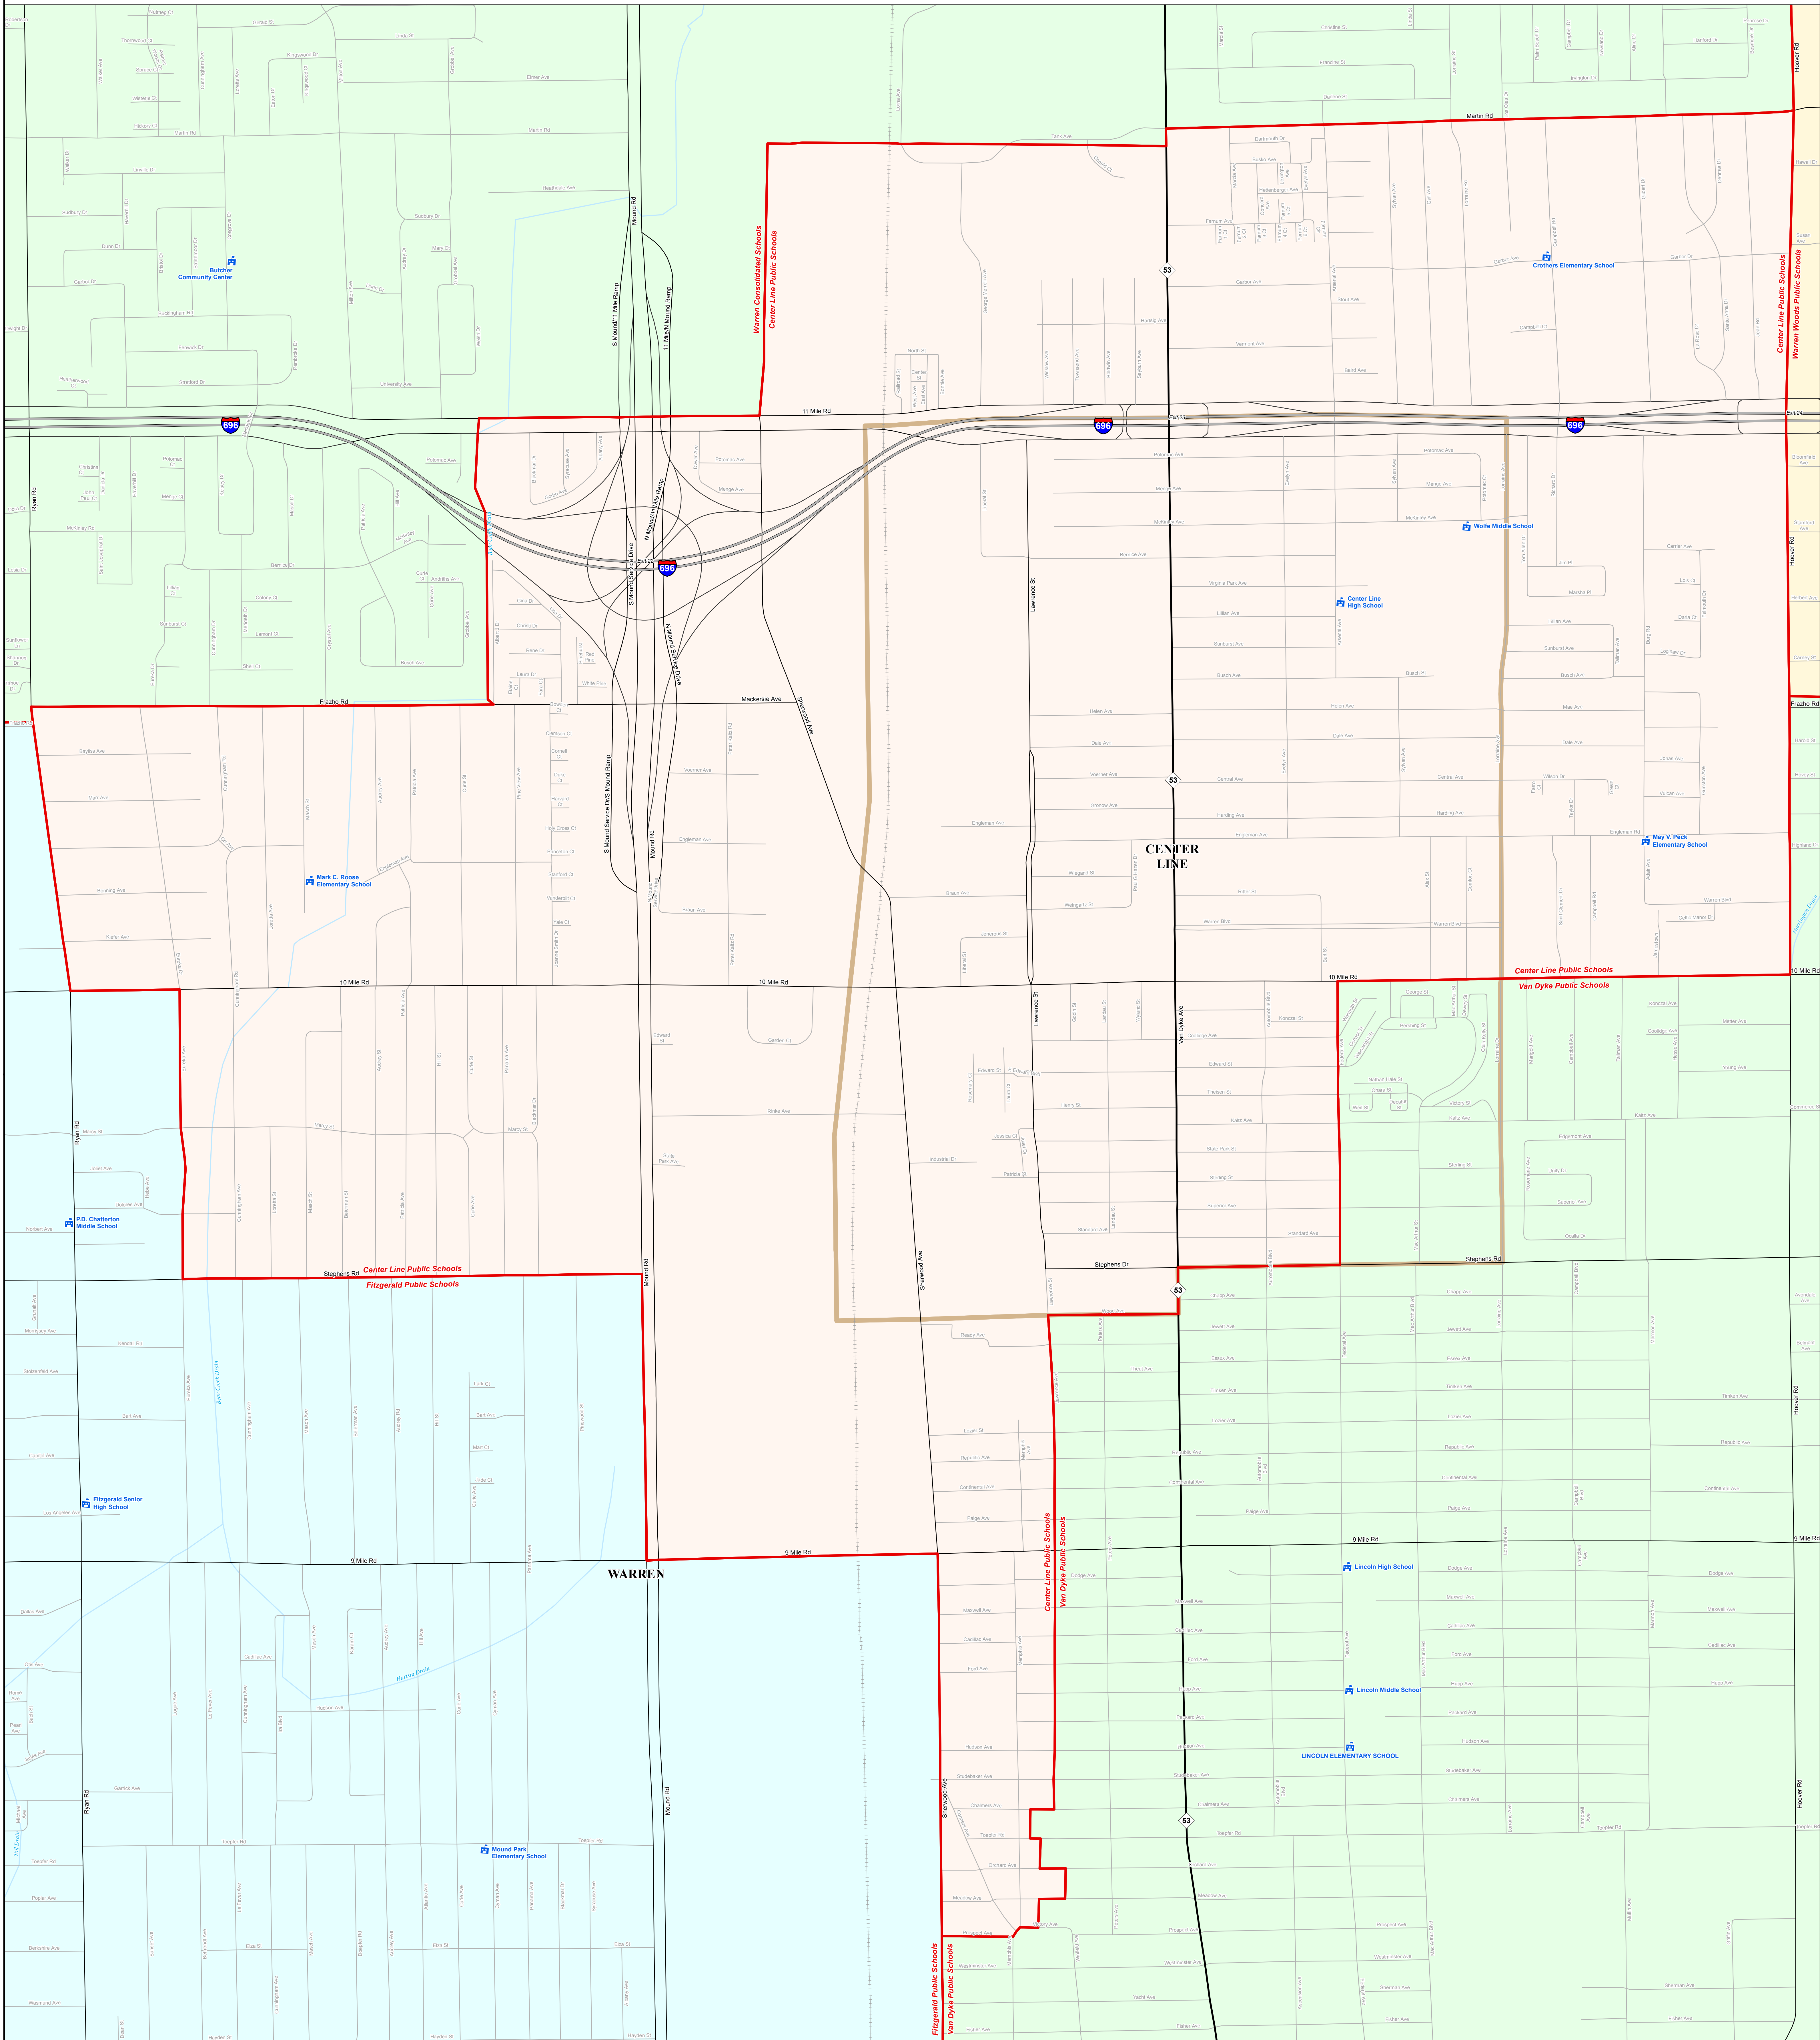

CENTER LINE PUBLIC SCHOOLS

Macomb ISD

0 0.25 0.5 1 Miles

*Note: Non K-12 School Districts identified with Asterisk (*) in Name

11/14/13

Legend

- + School District
- County
- City
- Township
- Village
- Census Designated Place
- Unincorporated Place
- School
- Freeway
- Highway
- Primary Road
- Local Road
- Railroad
- ~ Water Feature
- ~ River, Stream, or Drain

Legend

- Unincorporated Place
- School
- Freeway
- Highway
- Primary Road
- Local Road
- Railroad
- ~ Water Feature
- ~ River, Stream, or Drain

Source: Michigan Geographic Framework, v13a